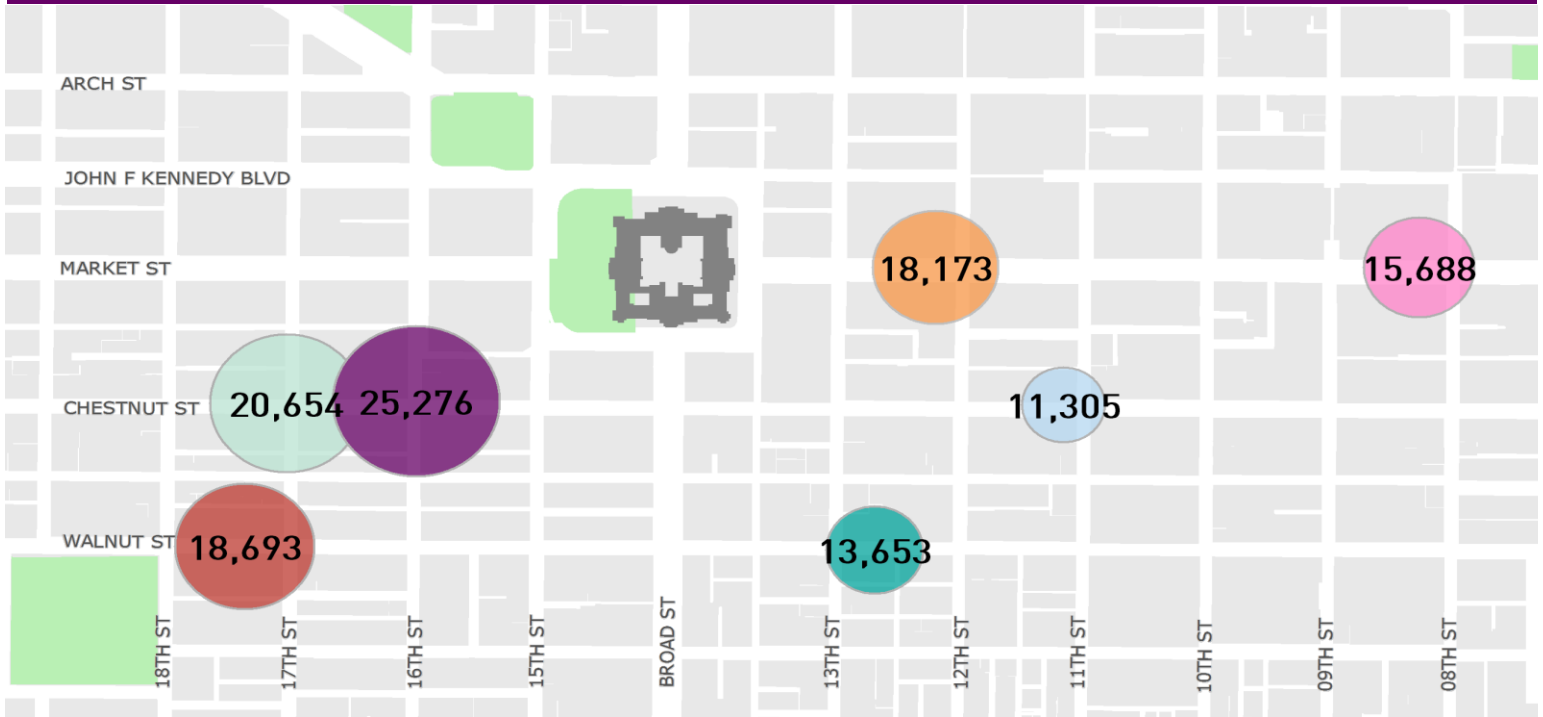

CENTER CITY REPORTS: PEDESTRIAN COUNTS

January 2017

www.PhiladelphiaRetail.com

Average Daily Pedestrian Volume* by Location (Monday - Sunday)

Average Daily Pedestrian Volume* by Weekday/Weekend

*Pedestrian Volume refers to pedestrians traveling in both directions on either side of the street at the indicated locations

Average Hourly Pedestrian Volume* on Weekdays (Monday - Friday)

Average Hourly Pedestrian Volume* on Weekends (Saturday - Sunday)

*Pedestrian Volume refers to pedestrians traveling in both directions on either side of the street at the indicated locations