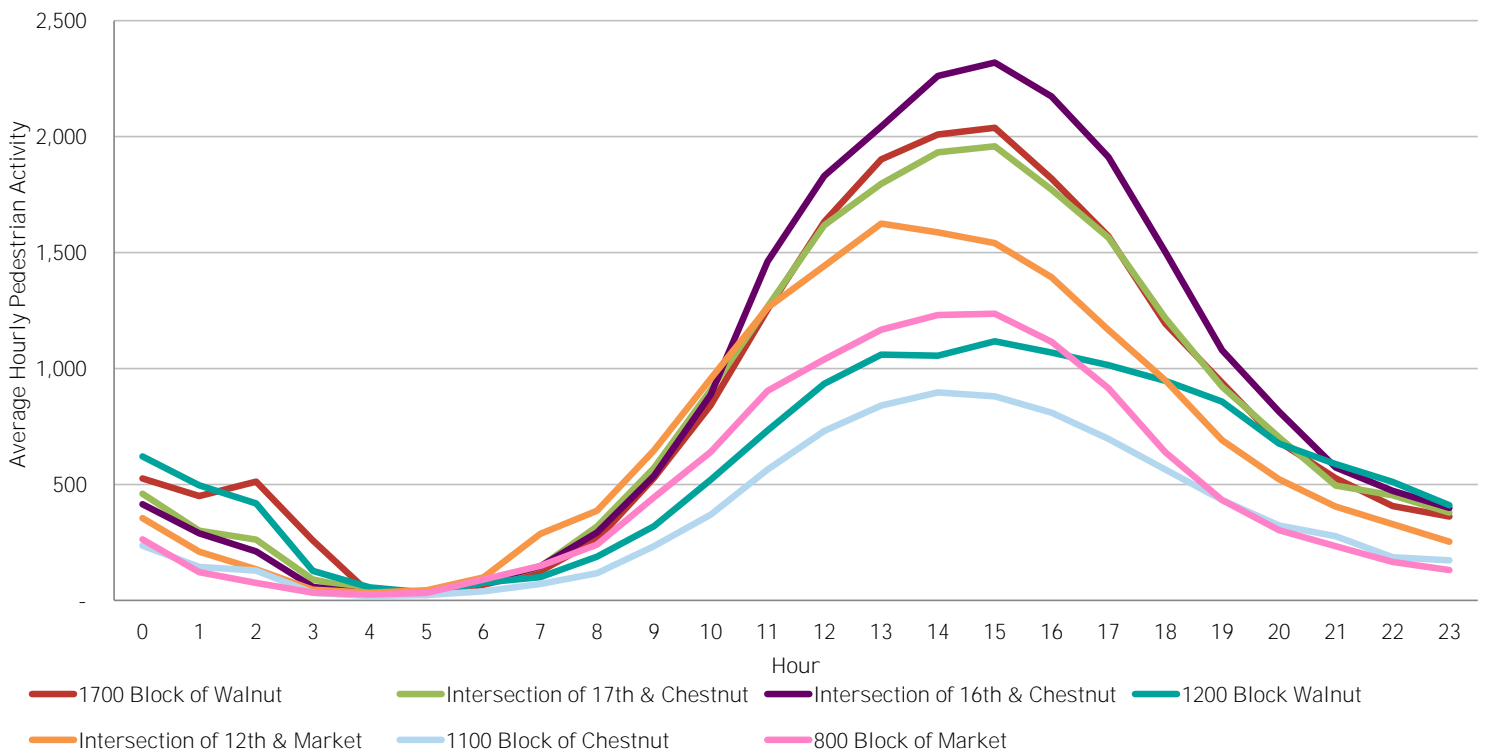

CENTER CITY REPORTS: PEDESTRIAN COUNTS

January 2017

www.PhiladelphiaRetail.com

Average Daily Pedestrian Volume* by Location (Monday - Sunday)

Average Daily Pedestrian Volume* by Weekday/Weekend

*Pedestrian Volume refers to pedestrians traveling in both directions on either side of the street at the indicated locations

Average Hourly Pedestrian Volume* on Weekdays (Monday - Friday)

Average Hourly Pedestrian Volume* on Weekends (Saturday - Sunday)

*Pedestrian Volume refers to pedestrians traveling in both directions on either side of the street at the indicated locations