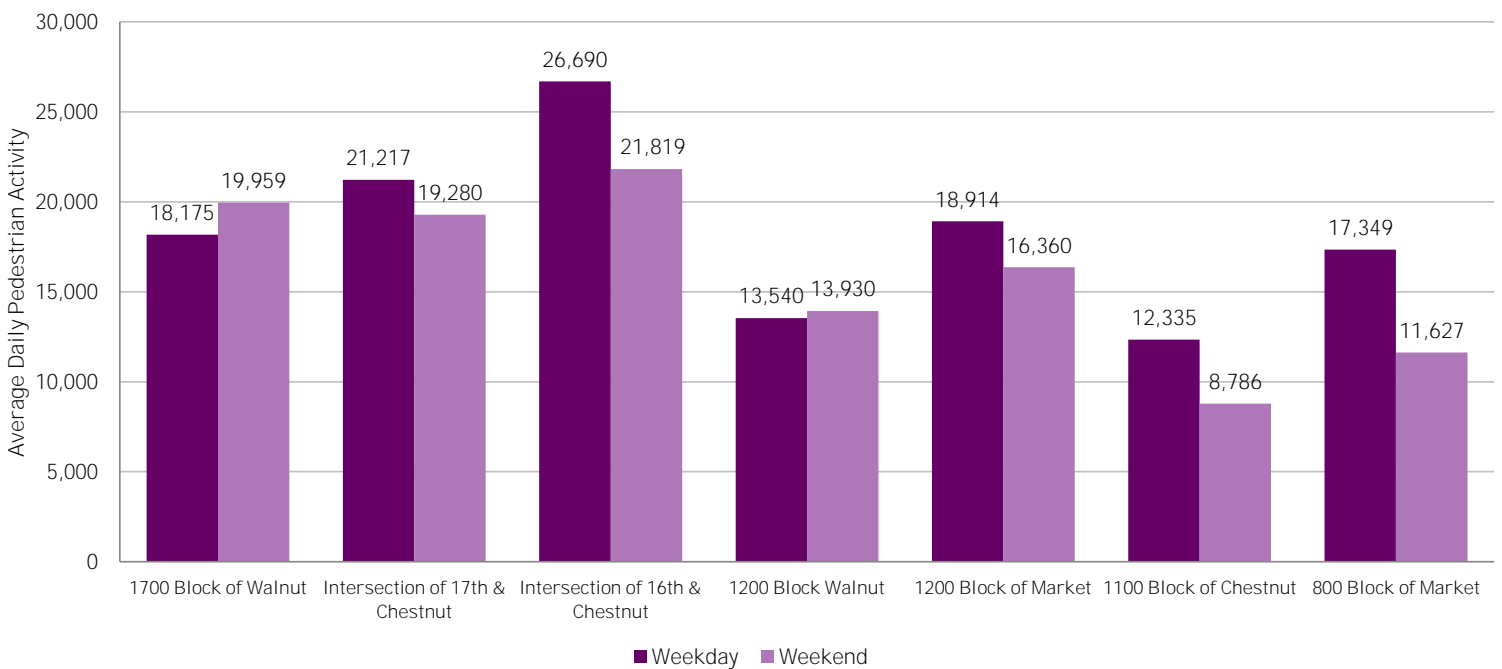

CENTER CITY REPORTS: PEDESTRIAN COUNTS

January 2017

www.PhiladelphiaRetail.com

Average Daily Pedestrian Volume* by Location (Monday - Sunday)

Average Daily Pedestrian Volume* by Weekday/Weekend

*Pedestrian Volume refers to pedestrians traveling in both directions on either side of the street at the indicated locations

Average Hourly Pedestrian Volume* on Weekdays (Monday - Friday)

Average Hourly Pedestrian Volume* on Weekends (Saturday - Sunday)

*Pedestrian Volume refers to pedestrians traveling in both directions on either side of the street at the indicated locations