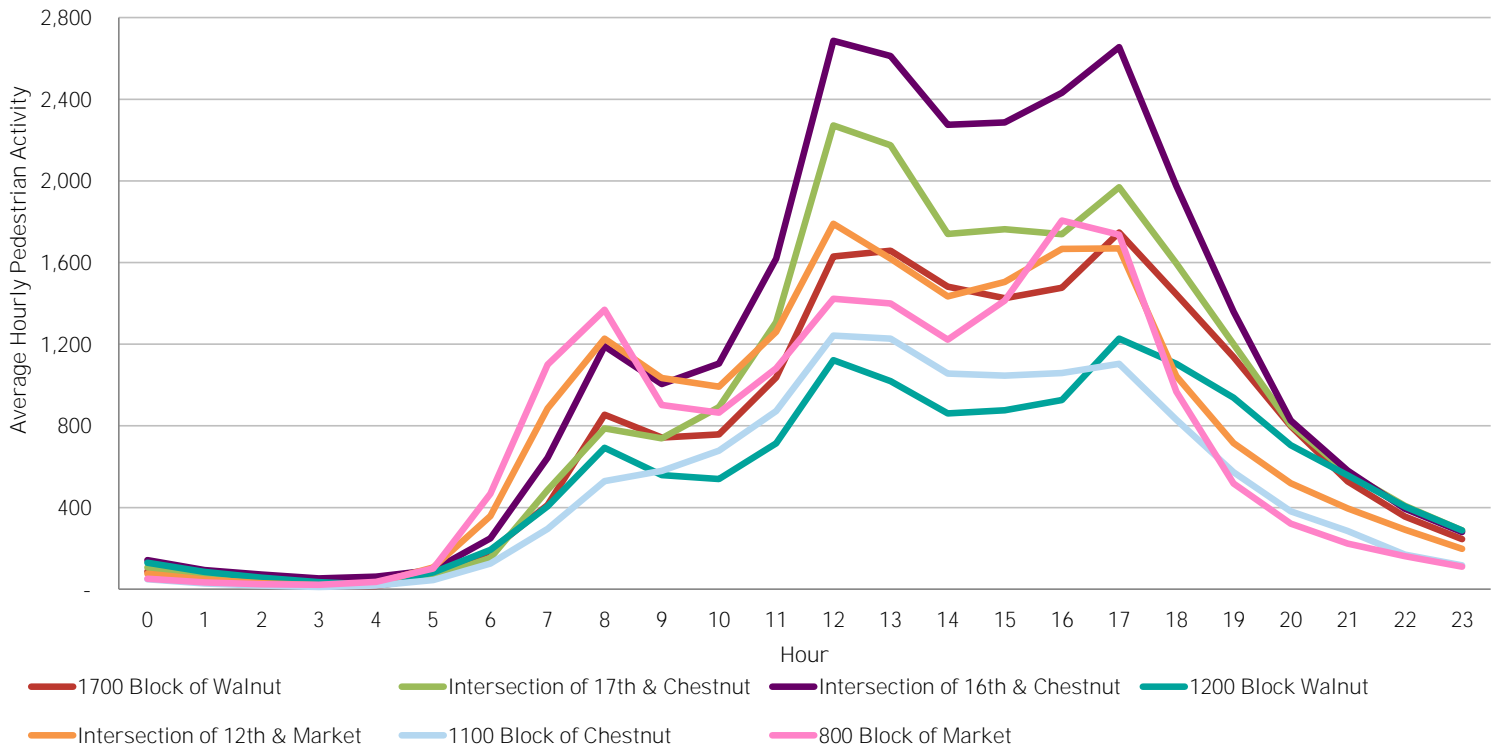

CENTER CITY REPORTS: PEDESTRIAN COUNTS

January 2017

www.PhiladelphiaRetail.com

Average Daily Pedestrian Volume* by Location (Monday - Sunday)

Average Daily Pedestrian Volume* by Weekday/Weekend

*Pedestrian Volume refers to pedestrians traveling in both directions on either side of the street at the indicated locations

Average Hourly Pedestrian Volume* on Weekdays (Monday - Friday)

Average Hourly Pedestrian Volume* on Weekends (Saturday - Sunday)

*Pedestrian Volume refers to pedestrians traveling in both directions on either side of the street at the indicated locations